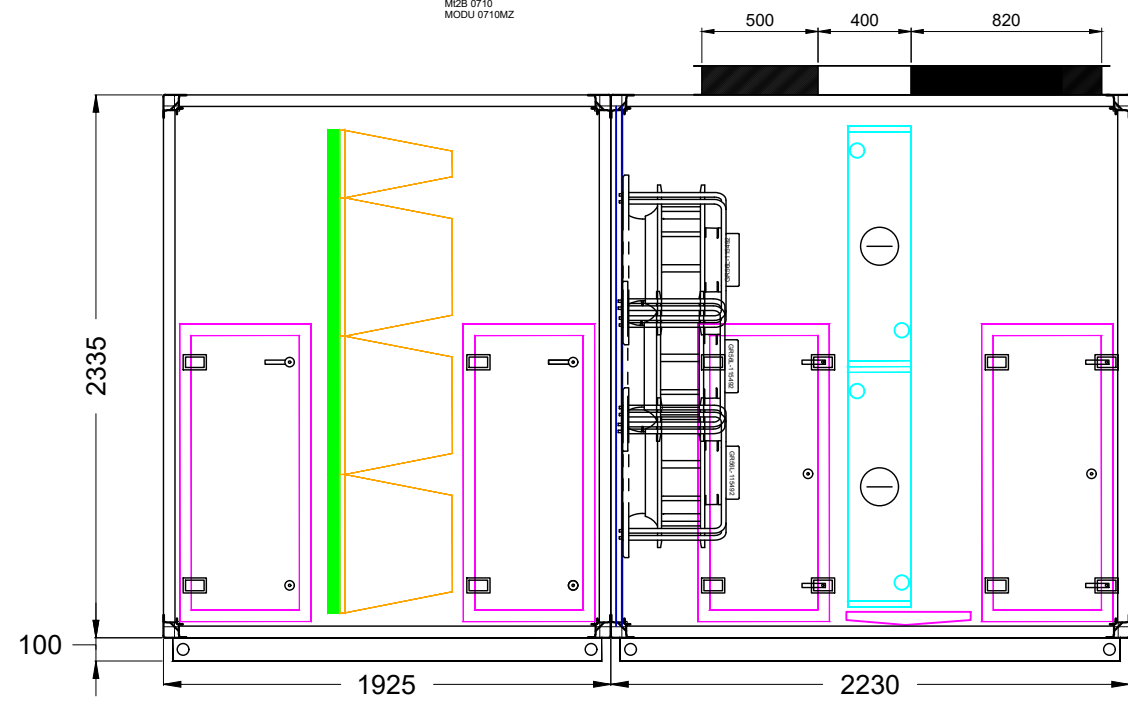

Right View

AIR DESIGN PTY. LTD. © A.C.N. 010 185 958
45 NESTOR DRIVE, MEADOWBROOK, QUEENSLAND, AUSTRALIA. 4131
TELEPHONE: (07) 32 999 888 FACSIMILE: (07) 32 999 800

UNLESS OTHERWISE SPECIFIED
DIMENSIONS ARE IN MILLIMETERS
BREAK AND DEBUR ALL SHARP EDGES

DO NOT SCALE DRAWING

Rev	By	Date	Description
00	Toh	22/11/2017	Initial Released

DRAWN: Toh	DATE: 22/11/2017
CHKED: --	DATE: --
APPRD: --	DATE: --

General Layout Multizone Unit - MODU 0710MZ -	
DRAWING NO: -	REV: 00
SCALE: N.T.S.	SIZE: A3